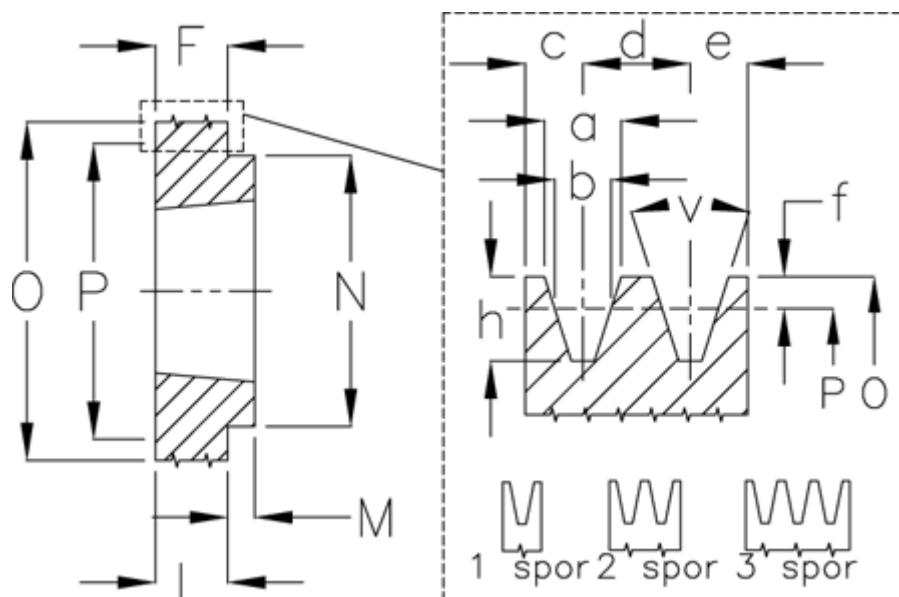

Article number: 604113015002

Description: V-belt pulley SPZ 150/2 TL2012

Measures

a	= 9.7	For bush	= 2012	P	= 150
b	= 8.5	h	= 11.0	Type	= SPZ
Bush ζ max	= 50	J	= -	v	= 38 grader
c	= 8.0	L	= 32		
d	= 12.0	m	= 4		
e	= 8.0	N	= 112		
f	= 2.0	Number of ribs	= 2		
F	= 28	O	= 154.0		